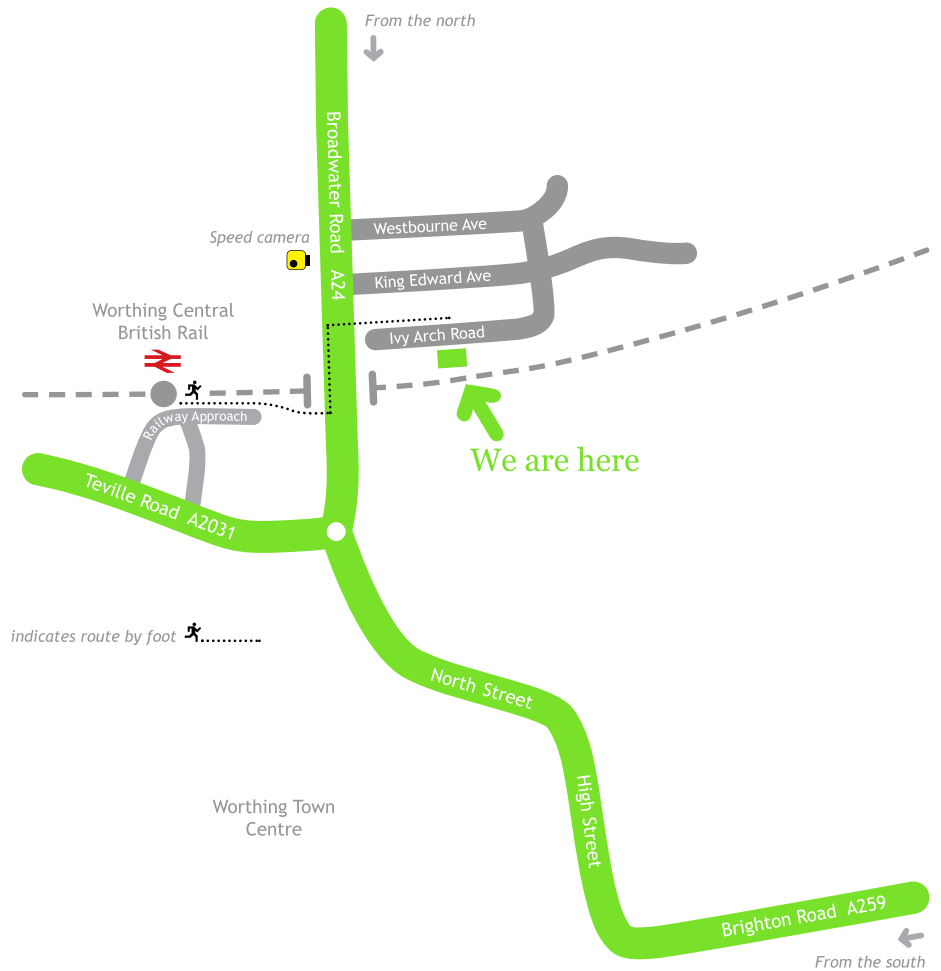

Warren Creative
Lynn House
Ivy Arch Road
Worthing
West Sussex BN14 8BX

Call +44 (0)1903 790 090

www.warrencreative.com

Location

How to find us in Worthing

By tube

1 hour 20 mins from
London Victoria to
Worthing Central.
We recommend buying
your rail tickets from
www.trainline.com
in advance

By road

Free off-road parking
is available behind our
offices – drive through
the gap next to/below
CPL House

Directions by road

From the north: Take A24 south towards Findon, stay on A24 Findon Road until you reach Crockhurst Hill roundabout which meets the A27. Take first left into Warren Road (A24) until you reach the next roundabout. Then take third exit heading south into Broadwater Street West. Keep going south (Broadwater Road). Go over 2 sets of traffic lights and when you see the Citroën garage take the next left into King Edward Avenue. Finally, take first right into Ivy Arch Road. The Lynn House entrance door is next to the CPL House entrance doors (just to the right).

From the west: Take Arundel Road (A27) from Arundel to Worthing until you reach Crockhurst Hill roundabout. Take second exit into Warren Road (A24), then follow directions as from the north.

From the east: Take the Upper Brighton Road (A27) from Lancing to Worthing until you reach the Broadwater roundabout. Take the first left into Broadwater Street West. Then follow directions as from the north.