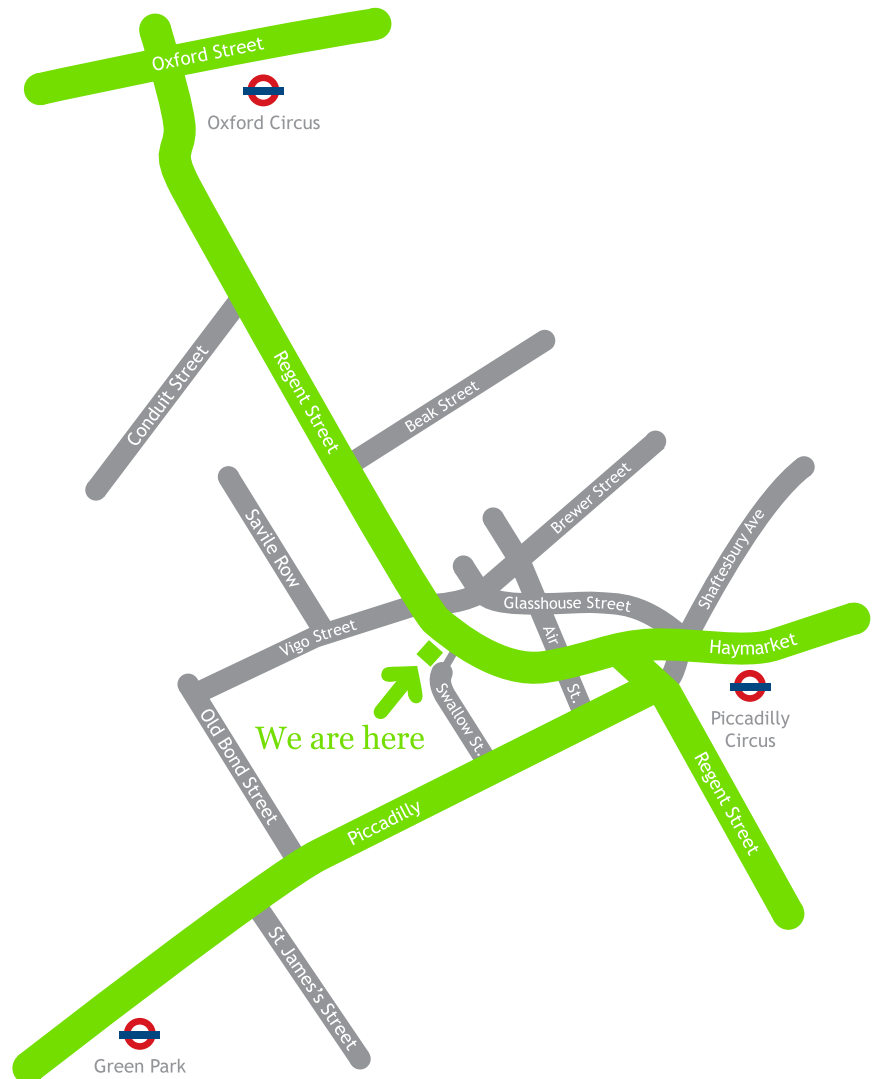

Warren Creative
5th Floor, Victory House
99-101 Regent Street
London W1B 4EZ

Call +44 (0)20 7199 4199

www.warrencreative.com

Location

How to find us in London

By tube

Nearest tube stations are Piccadilly Circus (via Piccadilly or Bakerloo line); Green Park (via Victoria, Piccadilly or Jubilee line); or alternatively Oxford Circus (via Bakerloo, Central or Victoria line)

By road

On street parking is very limited so driving into central London is not recommended

Directions by foot

From Piccadilly Circus tube station: Exit left into Piccadilly Circus, heading west. Stay on the left hand side of the Regent Street walking up towards Oxford Street. Cross over Air Street and continue a further 100 yards until you reach a large walk-through archway (located just after The National Geographic Café and store and before The London Textile Co shop). We are located above the Veeraswamy Restaurant. Approximate walking time 5 minutes.

From Green Park tube station: Exit left into Piccadilly and turn left into Swallow Street heading towards Regent Street. We are located above the Veeraswamy restaurant. Approximate walking time 8 minutes.

From Oxford Circus tube station: Take Exit 3 (signposted West, Oxford Street; South, Regent Street) located to your right as you exit the ticket barriers. Head south down Regent Street and cross over Vigo Street, we are just 100 yards further south above the Veeraswamy restaurant. Approximate walking time 9 minutes.